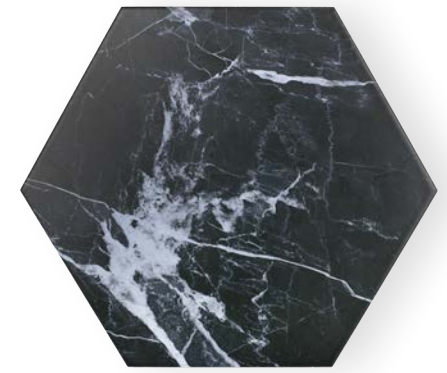

MONACO

 **GENROSE**

11" Hexagon Deco Field Tile in Elazig Mixed

11" Hexagon Field Tile in Dark Marble

11" Hexagon Field Tile in Venato

11" Hexagon Deco Field Tile in Venato with Grey

AVAILABLE IN:

10mm Wall Tiles + Decos
Pressed Edge

11"x11" *Matte Finish*

11"x11" *Deco Matte Finish*

- All sizes are NOMINAL

Venato

Bardiglio

Dark Marble

Venato with Dark

Venato with Grey

Agra Mixed

Elazig Mixed

11" Hexagon Deco Field Tile in Agra Mixed | 11" Hexagon Field Tile in Bardiglio

Colors shown may vary from actual product. Final selection should be made from actual product samples.