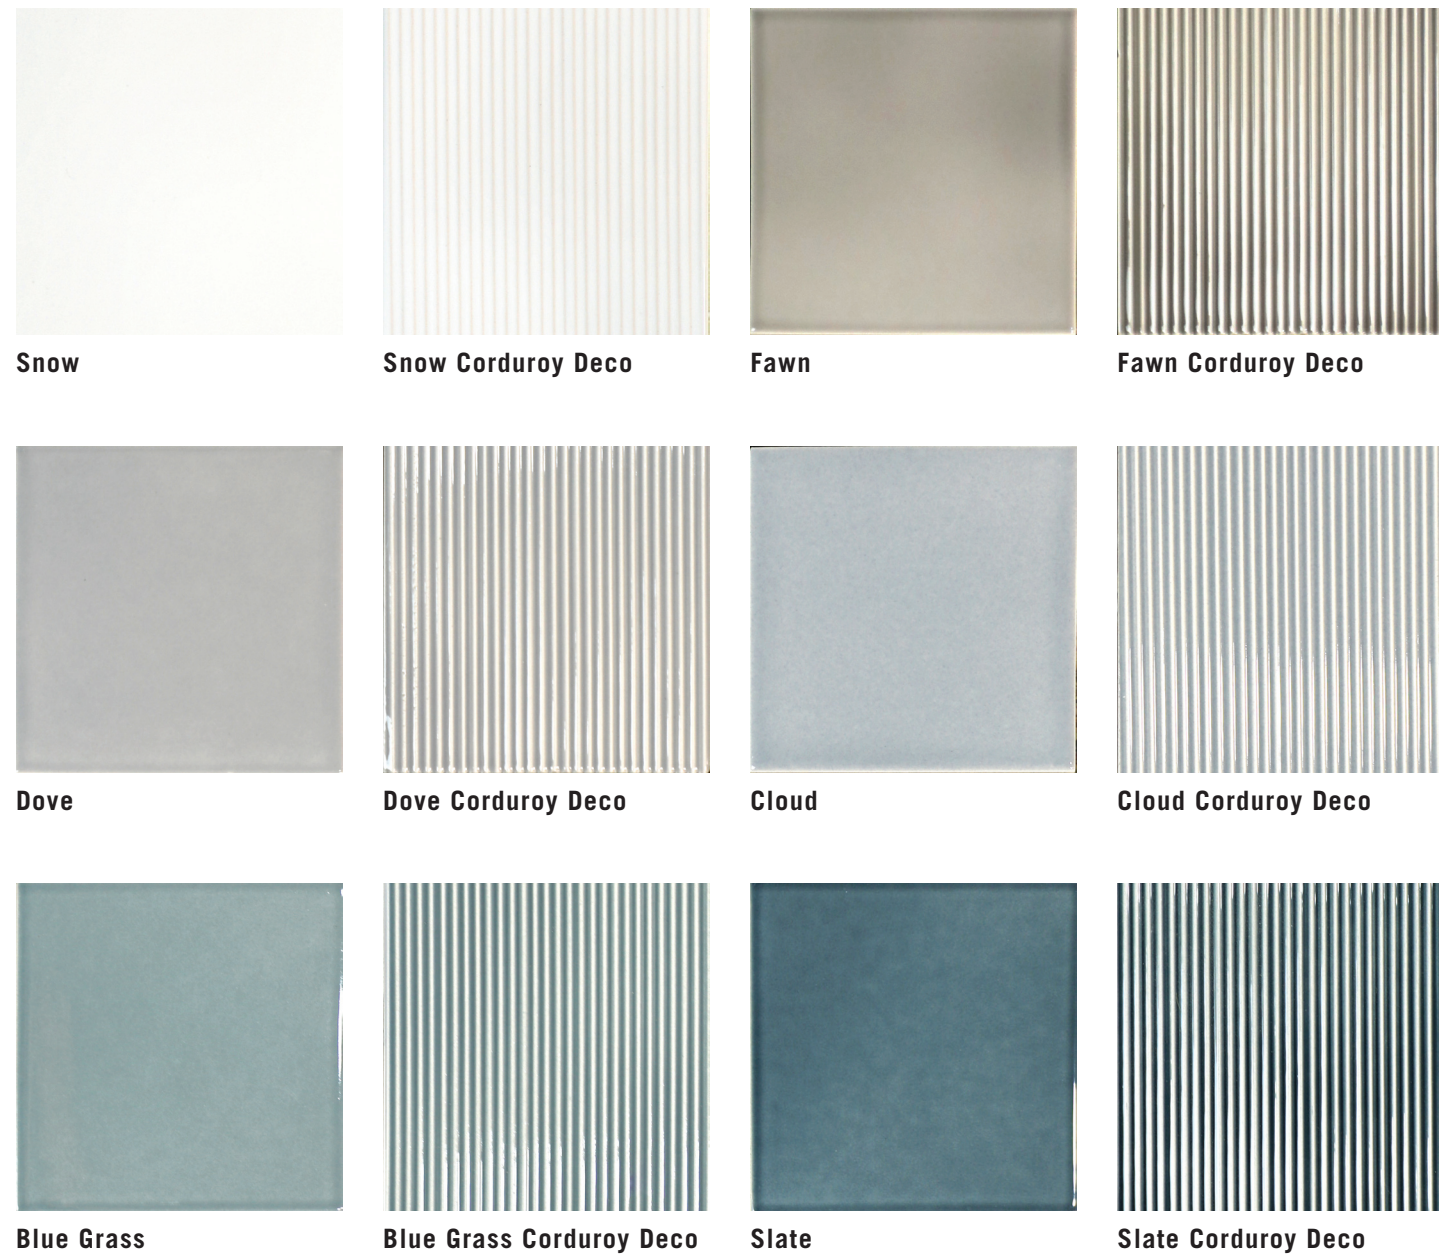

Product Info:

- Ceramic Tile
- Glossy Finish
- 8mm Thickness
- Pressed Edge
- V1 - Uniform Variation
- Frost Resistance = No

4"x8" Corduroy Wall Deco in Dove | Blue Grass | Slate

Colors shown may vary from actual product. Final selection should be made from actual product samples.