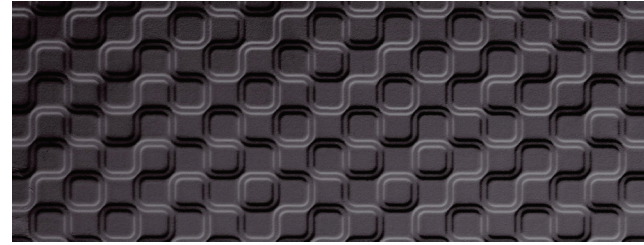

TONBRIDGE

 **GENROSE**

6"x16" Nano Wall Deco in Charcoal
6"x16" Wall Tile in Charcoal

6"x16" Nano Wall Deco in White

AVAILABLE IN:

10mm Wall Tiles				
SIZE	FINISH		STOCK COLORS	SPECIAL ORDER COLORS
6"x16"	Satin		White	Charcoal
10mm Wall Decos				
SIZE	TYPE	FINISH	STOCK COLORS	SPECIAL ORDER COLORS
6"x16"	Nano Deco	Satin	-	White Charcoal
6"x16"	Polygon Deco	Satin	-	White Charcoal
6"x16"	Wave Deco	Satin	White	Charcoal
10mm Trim Pieces				
SIZE	TYPE	FINISH	STOCK COLORS	SPECIAL ORDER COLORS
.5"x12"	Finishing Strip	Satin	White	-
1"x12"	Pencil*	Satin	White	-

All Sizes are Nominal.
*Glazed on long side.

White

Charcoal

6"x16" Wave Wall Deco in White
6"x16" Wall Tile in White

Colors shown may vary from actual product. Final selection should be made from actual product samples. Products and availability are subject to change, please refer to our website for the most up to date selection.

NANO WALL DECO

White

Charcoal

POLYGON WALL DECO

White

Charcoal

WAVE WALL DECO

White